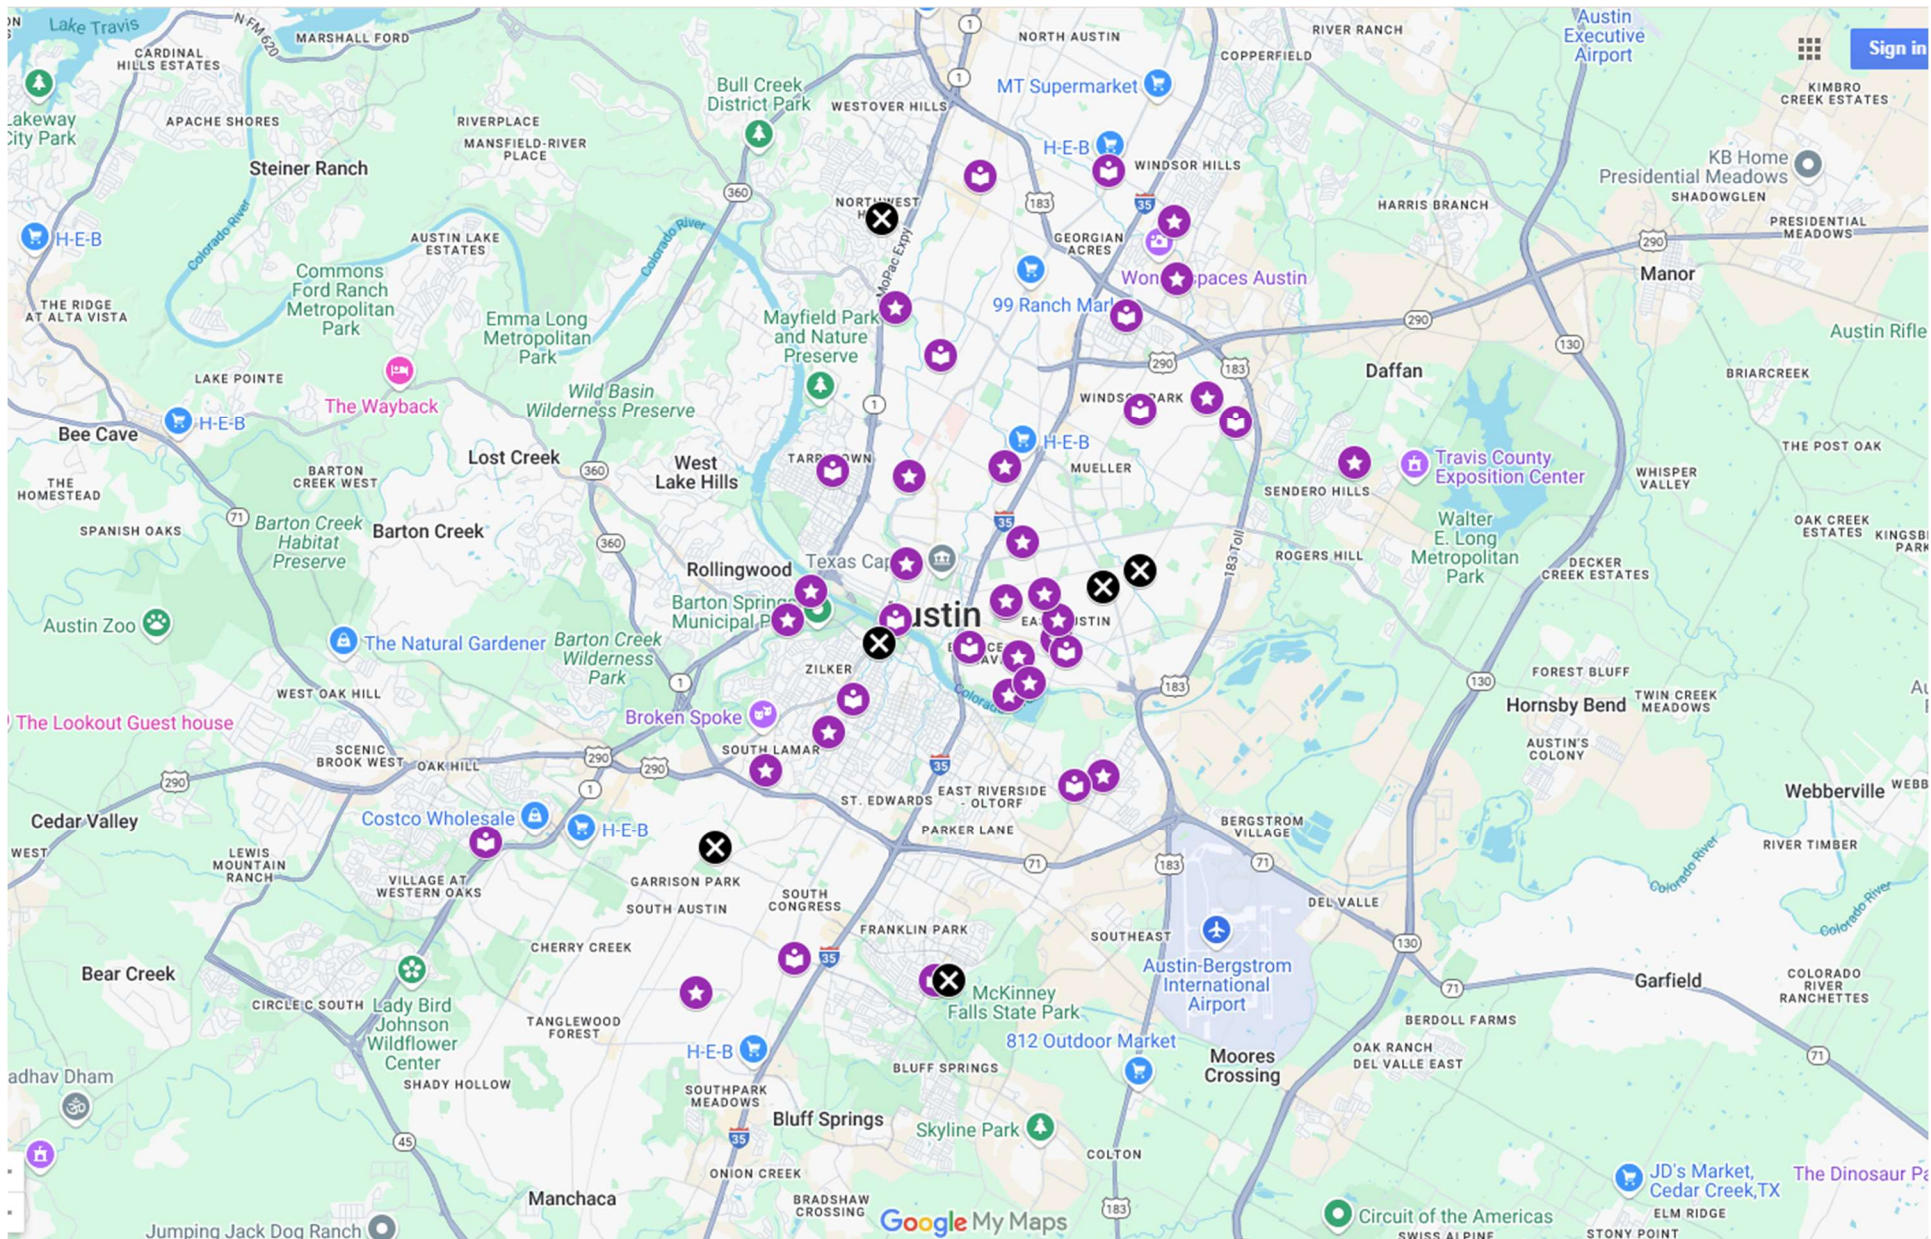

City of Austin Cooling Centers

City of Austin Cooling Centers | Available

	Name:	Address:	Phone Number	Hours of Service
	Parque Zaragoza Recreation Center	2608 Gonzales St, Austin, TX 78702	+1 512-978-2460	M-Th 11am-9pm Fri 11am-6pm Sat-Sun CLOSED
	Pan Am Recreation Center	2100 E 3rd St, Austin, TX 78702	+1 512-978-2425	M-Th 9am-9pm Fri 9am-6pm Sat 10am-4pm Sun Closed
	Alamo Recreation Center	2100 Alamo St, Austin, TX 78722	+1 512-974-5680	M-Fri 9am-6pm Sat-Sun CLOSED
	Asian American Resource Center	8401 Cameron Rd, Austin, TX 78754	+1 512-974-1700	M-Fri 10am-6pm Sat 10am-4pm Sun CLOSED
	Austin Central Library, Austin Public Library	710 W Cesar Chavez St, Austin, TX 78701	+1 512-974-7400	M-Th 9am-8pm Fri 9am-5pm Sat 10am-5pm Sun 12-5pm
	Austin Nature & Science Center	2389 Stratford Dr, Austin, TX 78746	+1 512-974-3888	M-Sat 9am-5pm Sun 12-5pm
	Austin Recreation Center	1301 Shoal Creek Blvd, Austin, TX 78701	+1 512-978-2370	M-Th 7:30am-10pm Fri 7:30am-9pm Sat 8:30am-3:30pm Sun 12-4pm
	Lorraine "Grandma" Camacho Activity Center	35 Robert T Martinez Jr St, Austin, TX 78702	+1 512-978-2420	M-Fri 1-6pm Sat-Sun CLOSED
	Carver Branch, Austin Public Library	1161 Angelina St, Austin, TX 78702	+1 512-974-1010	M-Th 9am-8pm Fri 9am-5pm Sat 10am-5pm Sun CLOSED
	George Washington Carver Museum	1165 Angelina St, Austin, TX 78702	+1 512-974-4926	M-Wed 10am-6pm Th 10am-9pm Fri 10am-6pm Sat 10am-4pm Sun CLOSED

City of Austin Cooling Centers | **Unavailable or Closed**

	Name:	Address:	Phone Number	Hours of Service
✘	Dougherty Arts Center			
✘	George Morales Dove Springs Recreation Center			
✘	Givens Recreation Center			
✘	Willie Mae Kirk Branch, Austin Public Library			
✘	Menchaca Road Branch, Austin Public Library			
✘	Old Quarry Branch, Austin Public Library			